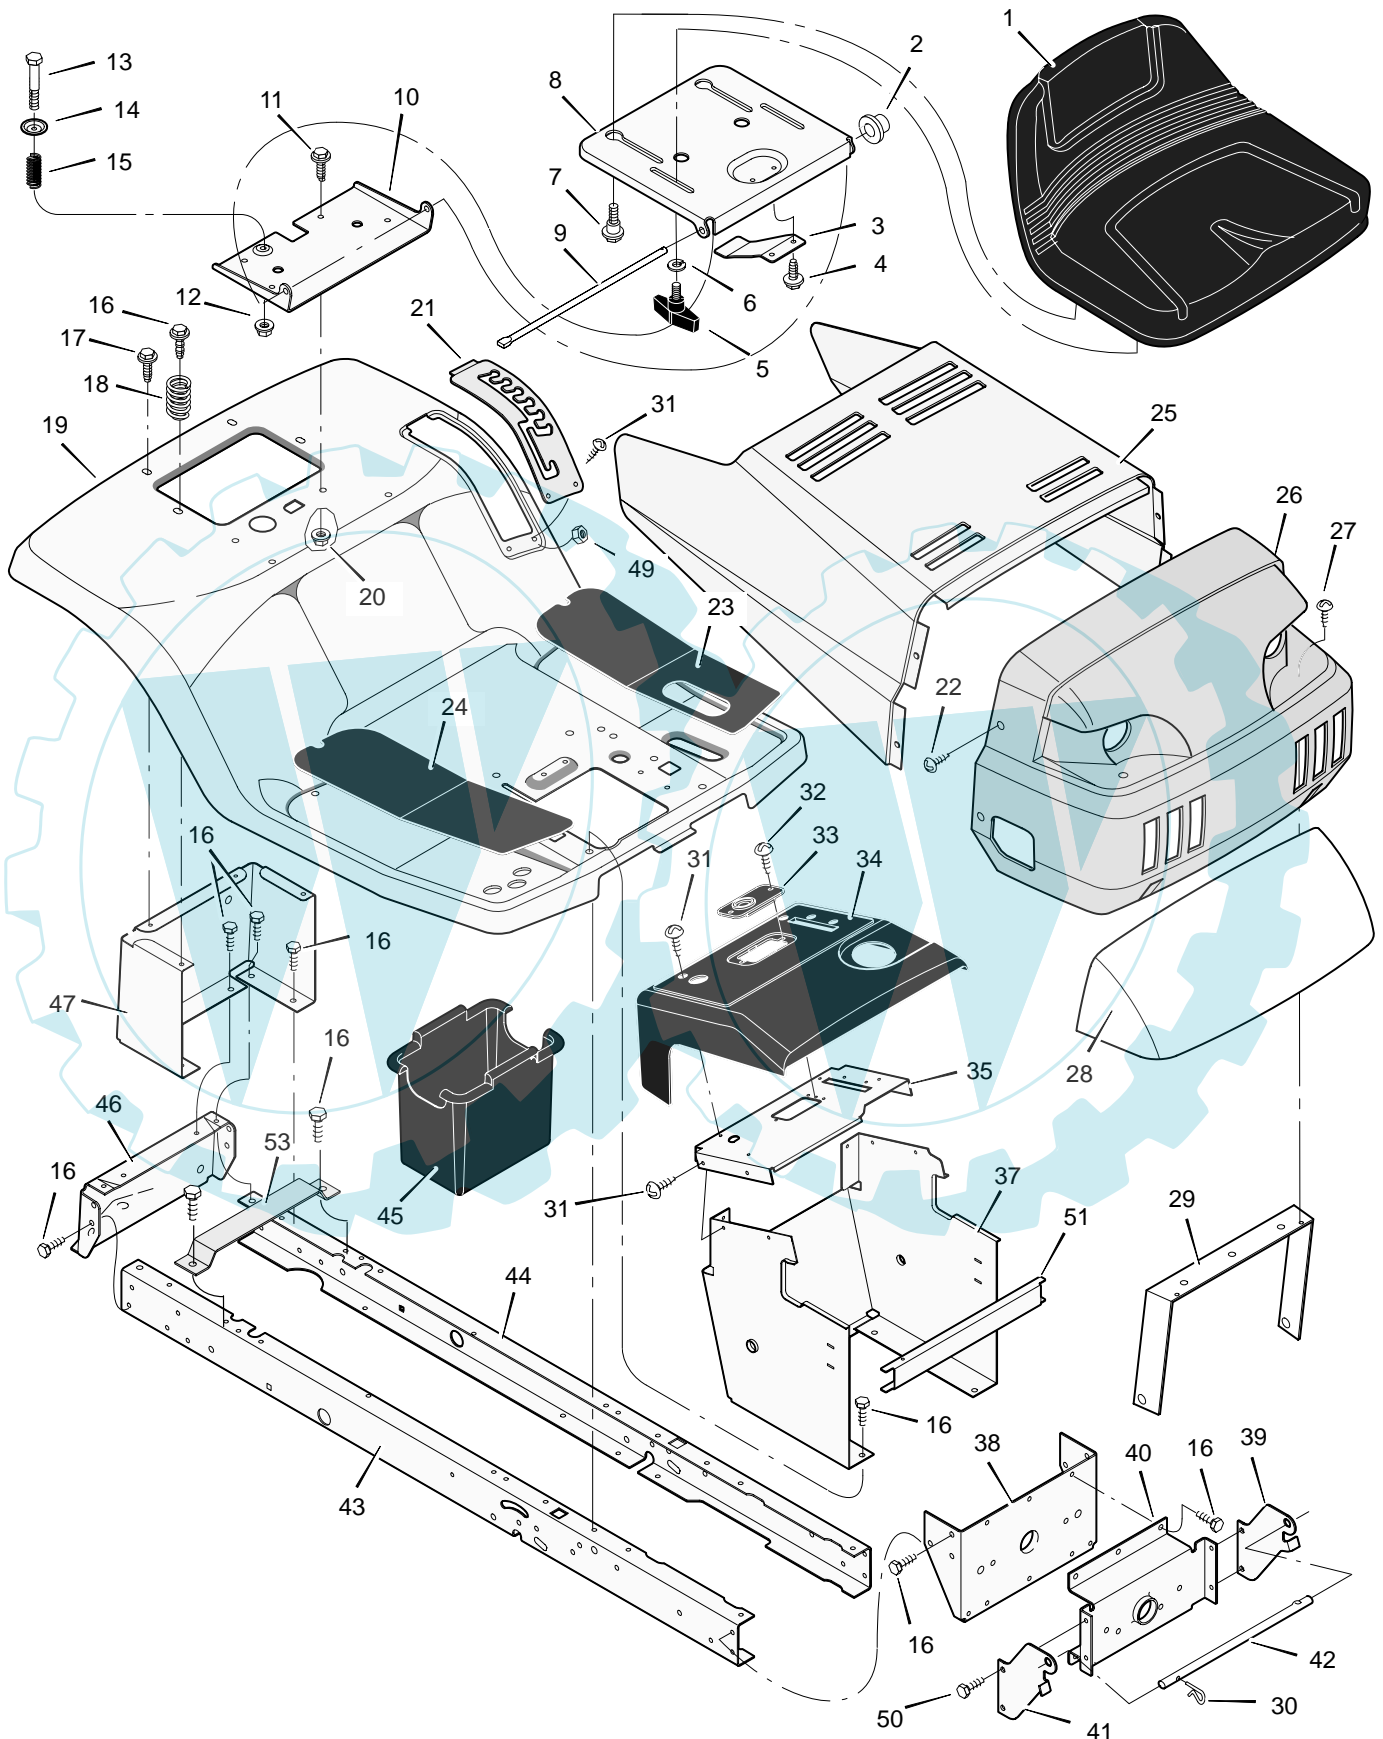

MODEL 40567x53C

REPAIR PART CHASSIS & HOOD

MODEL 40567x53C

REPAIR PART CHASSIS & HOOD

Key No.	Description	Part No.	Key No.	Description	Part No.
1	Seat	1001028	27	Screw	26x239
2	Cap, Push On	028x23	28	Lens	092369
3	Spring	094057	29	Brace, Grille	092448
4	Screw	26x229	30	Pin, Hair	0031x4
5	Bolt, Wing	1001054	31	Screw	26x270
6	Washer	017x47	32	Screw	26x239
7	Bolt, Shoulder	009x56	33	Bearing, Steering	094214
8	Support, Seat	094154E701	34	Dash	094218E700
9	Rod, Pivot	094156 Z	35	Plate, Dash	094211E700
10	Bracket, Pivot	094153E700	36	Panel, Access	093007E701
11	Bolt	001x45	37	Support, Dash	095323E510
12	Nut	015x89	38	Bracket, Rear Hanger	1001270E701
13	Bolt, Shoulder	009x55	39	Support, Left Grill	690544E700
14	Washer	094155 Z	40	Axle, Hanger	094007E701
15	Spring	164x31	41	Support, Right Grill	690543E700
16	Screw	26x249	42	Rod, Pivot	092332 Z
17	Screw	26x263	43	Frame, Right	1001268E701
18	Spring	164x30	44	Frame, Left	1001269E701
19	Deck, Seat	094122E510	45	Container, Battery	690424
20	Nut	15x123	46	Plate, Hitch	1001002E701
21	Plate, Index	094829E701	47	Panel, Rear	690434E701
22	Screw	009x47	49	Nut	015x81
23	Mat, Left	094371	50	Screw	26x277
24	Mat, Right	094372	51	Channel	094215E700
25	Hood	092333E510	53	Support, Battery	690482E701
26	Grille Assembly (Includes Lens)	092367E700	—	Instruction Book	F-020767L