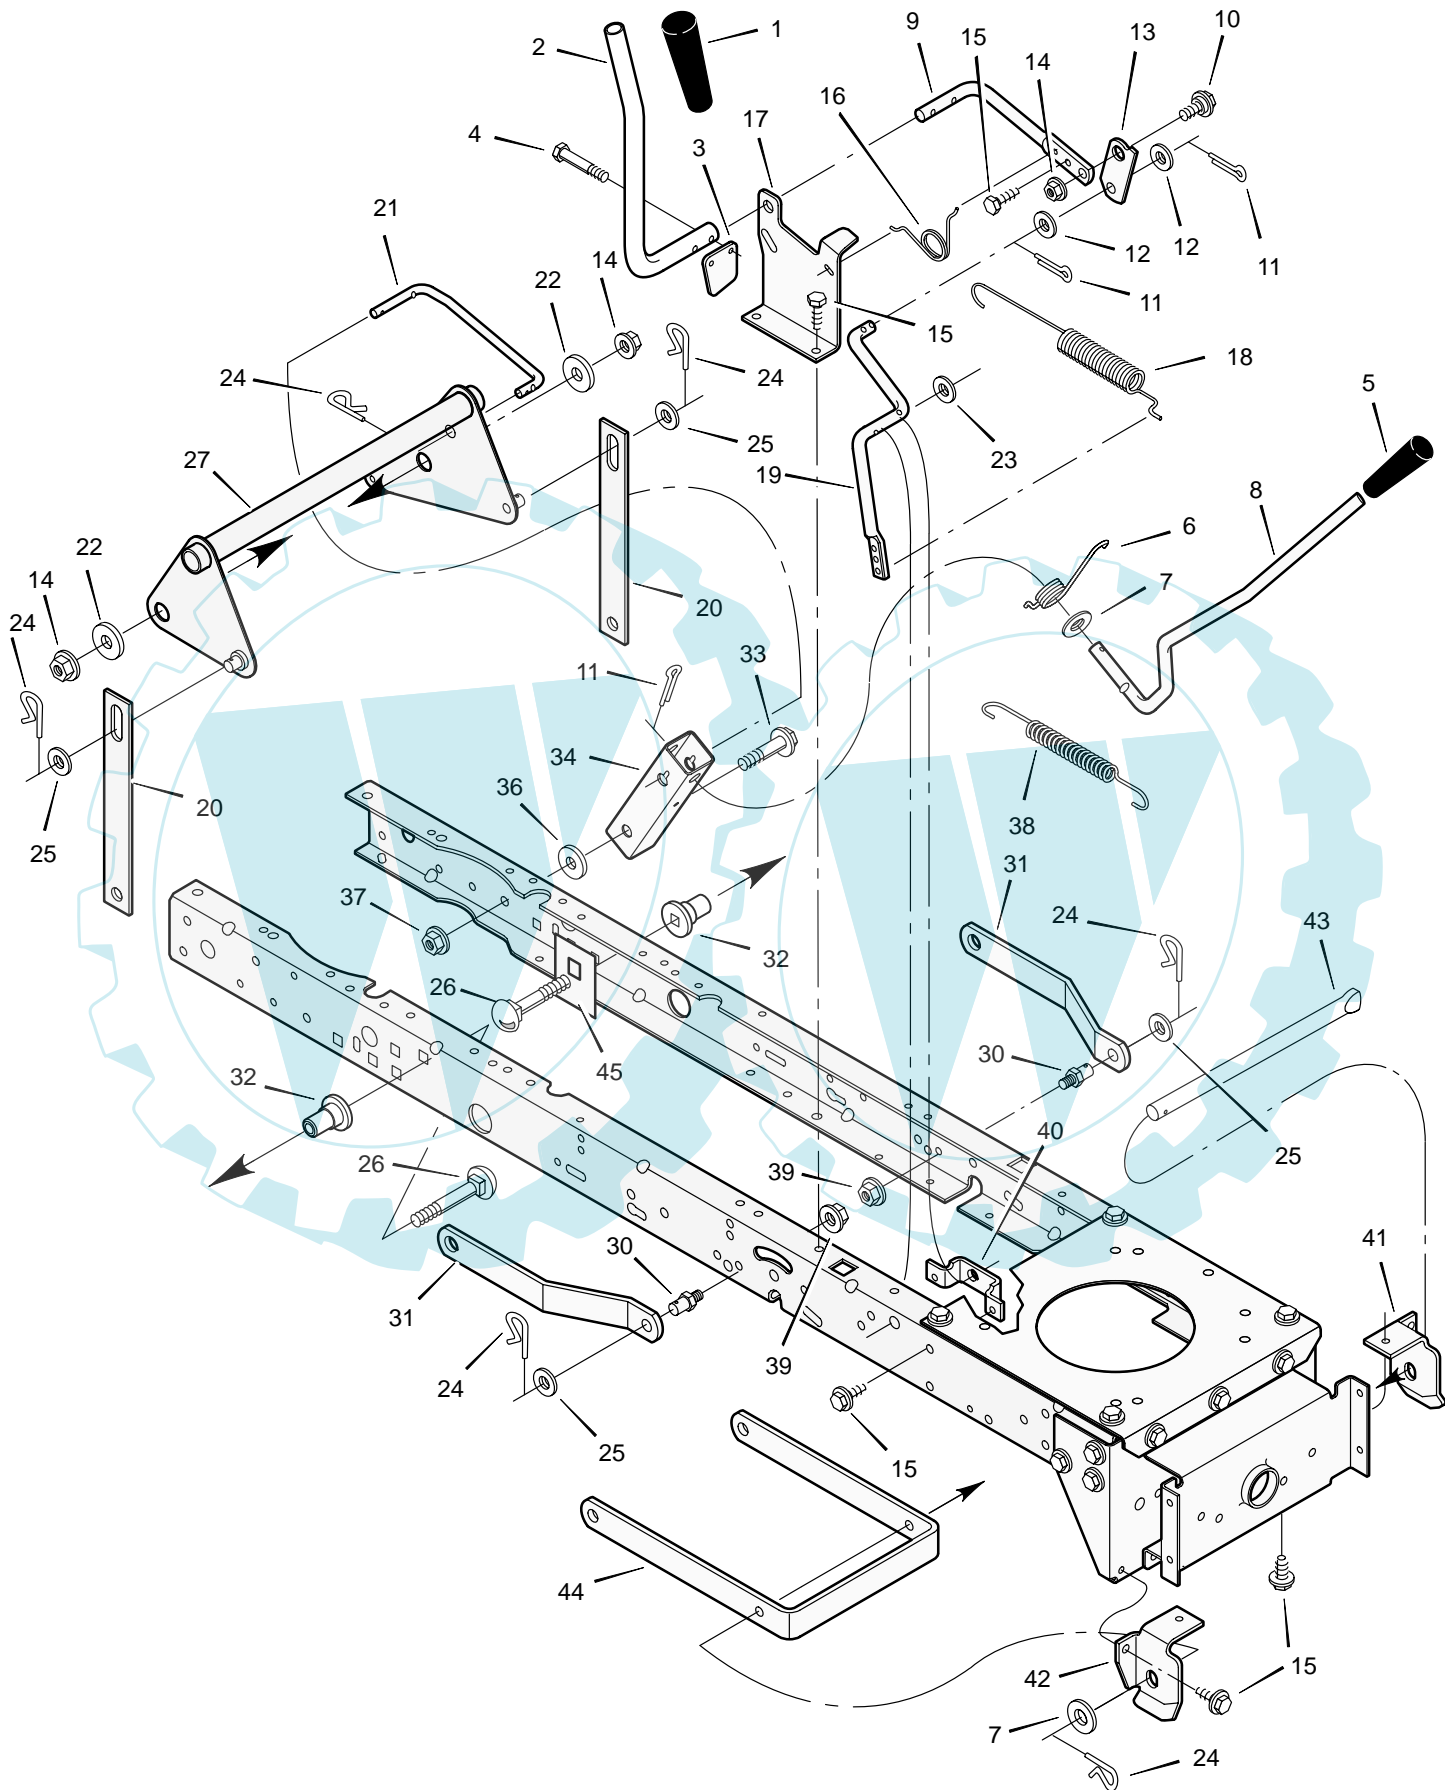

MODEL 40567x53C

REPAIR PART
MOWER HOUSING SUSPENSION

MODEL 40567x53C

**REPAIR PART
MOWER HOUSING SUSPENSION**

Key No.	Description	Part No.	Key No.	Description	Part No.
1	Grip	092698	23	Washer	017x57
2	Handle, PTO	094346 Z	24	Pin, Hair	0031x4
3	Pad, Switch	094022 Z	25	Washer	017x91
4	Bolt	0025x3	26	Bolt, Carriage	002x85
5	Grip	092697	27	Lever Assembly, Lift	1001111E700
6	Spring	166x40	30	Pin	094067
7	Washer	17x103	31	Bracket, Rear Suspension	094055E701
8	Handle, Lift	690533	32	Spacer, Lifter	690151
9	Lever, PTO	094017 Z	33	Bolt, Shoulder	009x53
10	Bolt, Shoulder	009x39	34	Bracket, Pivot	094015E700
11	Pin, Cotter	030x20	36	Washer	17x191
13	Link, PTO	094004 Z	37	Nut, Flange	015x84
14	Nut, Flange	015x84	38	Spring	165x131
15	Screw	26x249	39	Nut, Flange	015x68
16	Spring	166x39	40	Bracket, PTO	094005E700
17	Bracket, PTO	094018E701	41	Hanger, Left Deck	094027E700
18	Spring	165x119	42	Hanger, Right Deck	094026E700
19	Crank, PTO	690394E701	43	Rod, Hanger	094158 Z
20	Link, Lift	690212E701	44	Bracket, Suspension	690539E701
21	Link, Lift Handle	690122E701	45	Plate, Stiffening	1001098E701
22	Washer	17x168