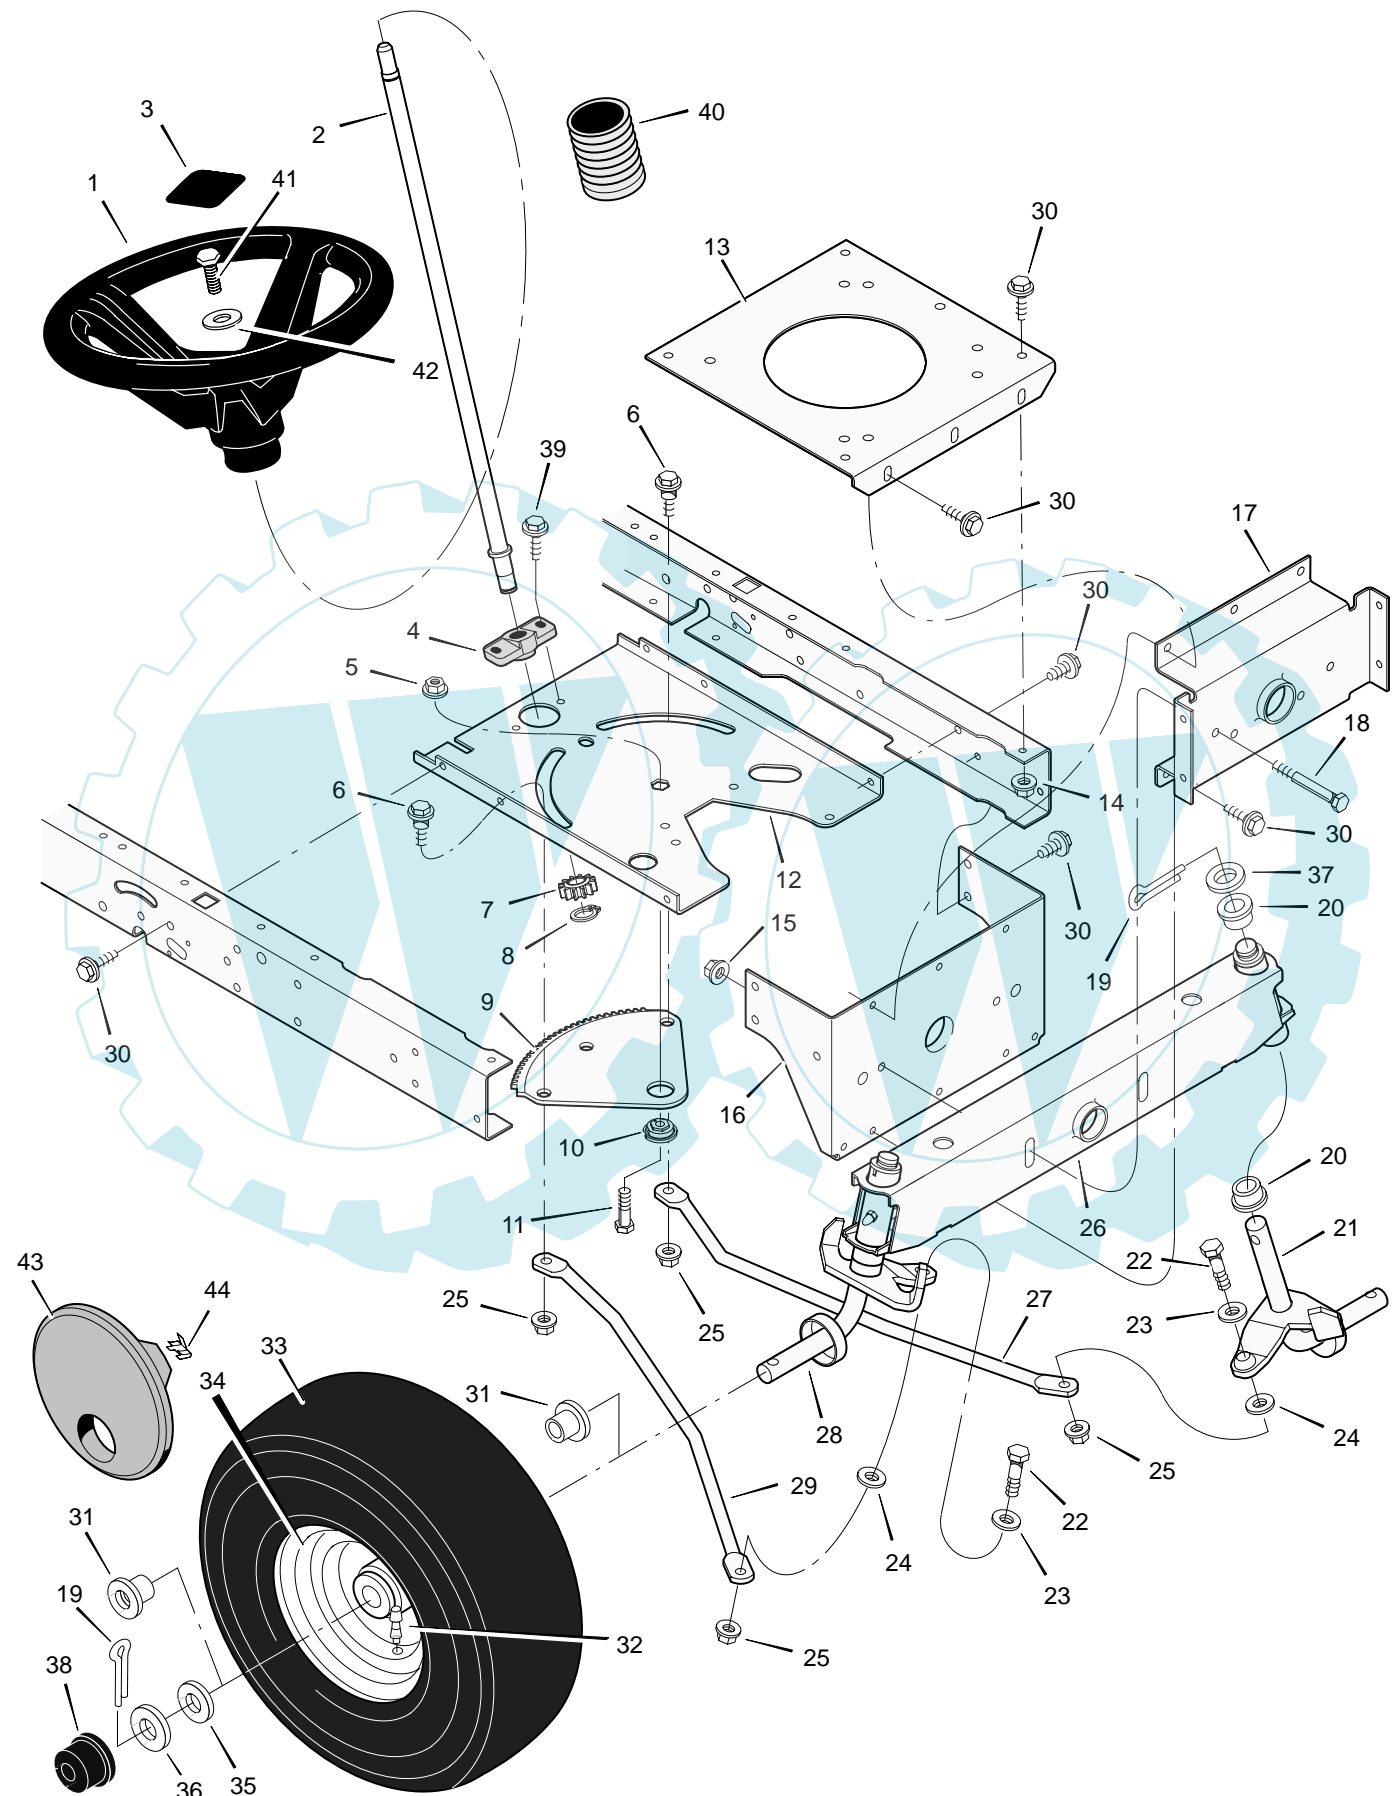

MODEL 40567x53C

REPAIR PART
STEERING

F-010740L

MODEL 40567x53C

REPAIR PART STEERING

Key No.	Description	Part No.	Key No.	Description	Part No.
1	Wheel, Steering	095185	24	Washer	017x53 Z
2	Post, Steering	690626	25	Nut, Flange	015x84
3	Insert, Steering Wheel	711326	26	Axle Assembly	7601037
4	Bearing	094124	27	Drag Link, Left	095329E701
5	Nut, Flange	15x111	28	Spindle Assembly, Right	094575E701
6	Bolt, Shoulder	009x57	29	Drag Link, Right	095328E701
7	Gear, Pinion	690183	30	Screw	26x249
8	Ring, Snap	011x25	31	Bearing, Wheel	091334
9	Gear, Sector	094121	32	Stem, Valve	024373
10	Bearing	094123	33	Tire *	024380
11	Bolt	001x84	—	Tube	407924
12	Plate, Steering	1001121E701	34	Wheel and Tire Assembly	094581-601
13	Plate, Engine	094006E700	35	Washer	17x195
14	Nut, Flange	015x88	36	Washer	17x192
15	Nut, Flange	15x118	37	Washer	17x113
16	Bracket, Hanger	1001270E701	38	Cover, Dust	094618
17	Axle, Hanger	094007E701	39	Screw	26x267
18	Bolt	01x146	40	Bellows	054789
19	Pin, Cotter	030x49	41	Bolt	0025x3
20	Bearing	690150	42	Washer	17x146
21	Spindle Assembly, Left	094576E701	43	Cap, Hub	334429
22	Bolt	01x111	44	Retainer	694003
23	Washer	17x104			

* When you order a tire, make sure to give the brand name of the tire so that the tread pattern on the tire will match.