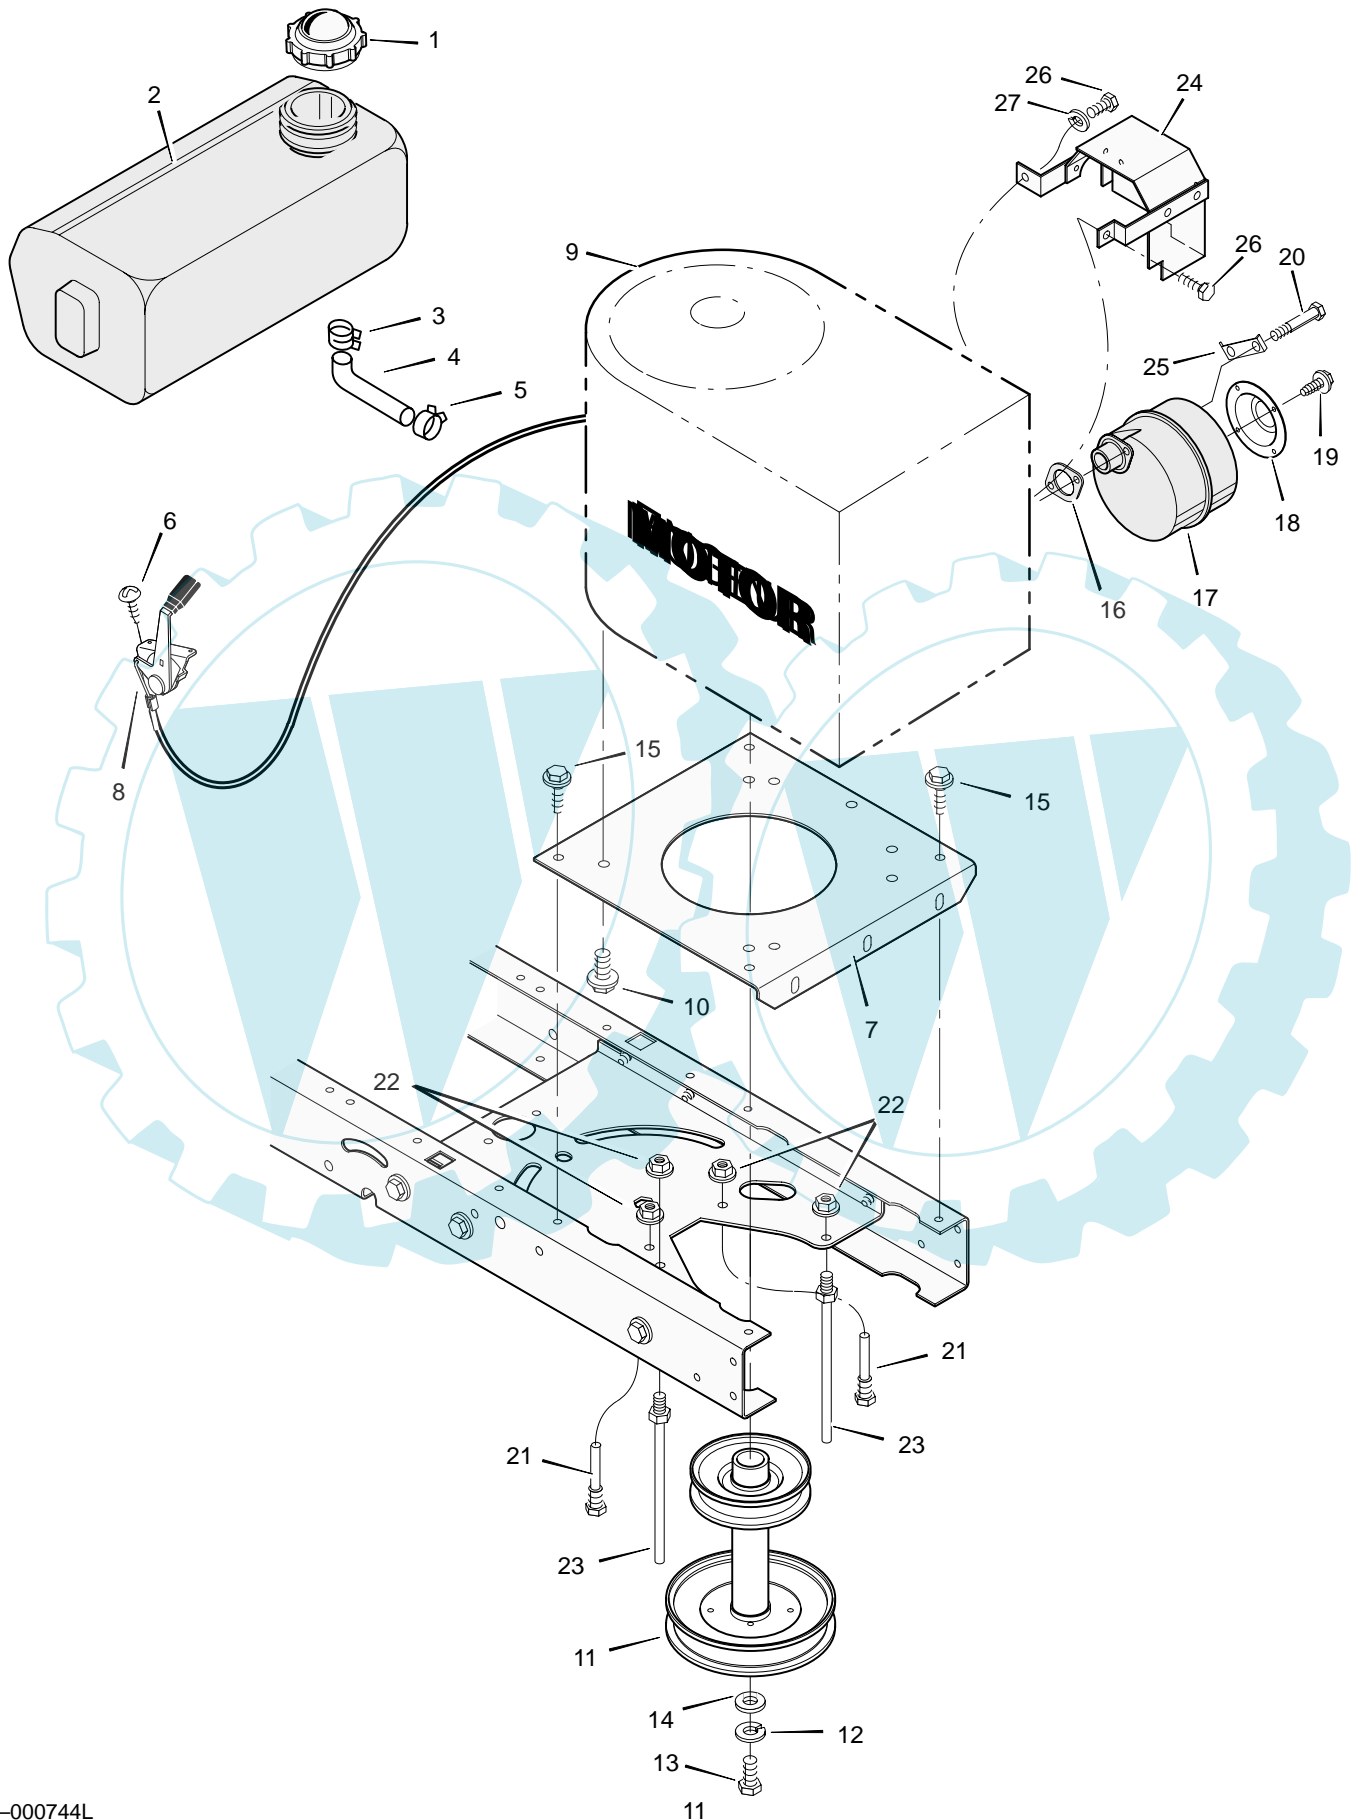

MODEL 40567x53C

REPAIR PART
STEERING

F-010740L

MODEL 40567x53C

REPAIR PART STEERING

Key No.	Description	Part No.	Key No.	Description	Part No.
1	Wheel, Steering	095185	24	Washer	017x53 Z
2	Post, Steering	690626	25	Nut, Flange	015x84
3	Insert, Steering Wheel	711326	26	Axle Assembly	7601037
4	Bearing	094124	27	Drag Link, Left	095329E701
5	Nut, Flange	15x111	28	Spindle Assembly, Right	094575E701
6	Bolt, Shoulder	009x57	29	Drag Link, Right	095328E701
7	Gear, Pinion	690183	30	Screw	26x249
8	Ring, Snap	011x25	31	Bearing, Wheel	091334
9	Gear, Sector	094121	32	Stem, Valve	024373
10	Bearing	094123	33	Tire *	024380
11	Bolt	001x84	—	Tube	407924
12	Plate, Steering	1001121E701	34	Wheel and Tire Assembly	094581-601
13	Plate, Engine	094006E700	35	Washer	17x195
14	Nut, Flange	015x88	36	Washer	17x192
15	Nut, Flange	15x118	37	Washer	17x113
16	Bracket, Hanger	1001270E701	38	Cover, Dust	094618
17	Axle, Hanger	094007E701	39	Screw	26x267
18	Bolt	01x146	40	Bellows	054789
19	Pin, Cotter	030x49	41	Bolt	0025x3
20	Bearing	690150	42	Washer	17x146
21	Spindle Assembly, Left	094576E701	43	Cap, Hub	334429
22	Bolt	01x111	44	Retainer	694003
23	Washer	17x104			

* Includes Key No. 17, 18, 30, 31, 32, 33, 45, 46, 47 and 51.

MODEL 40567x53C

REPAIR PART ENGINE MOUNT

MODEL 40567x53C

REPAIR PART ENGINE MOUNT

Key No.	Description	Part No.
1	Fuel Cap	092317
2	Fuel Tank	092342
3	Hose Clamp	095197
4	Fuel Line	7601033
5	Hose Clamp	095197
6	Screw	26x201
7	Plate, Engine	094006E700
8	Throttle Control	092371
9	Engine*	—
10	Bolt, Engine Mount	0025x7
11	Stack Pulley Assembly	690439 Z
12	Lockwasher	019x35
13	Bolt, Hex	01x140
14	Washer	018x32
15	Screw	26x249
16	Gasket	091309
17	Muffler	091271
18	Deflector, Muffler	094099 Z
19	Screw	26x208
20	Bolt, Hex	01x134
21	Guide, Belt	094384
22	Nut, Flange	015x79 Z
23	Guide, Belt	094066
24	Shield, Heat	092381
25	Lock, Screw	092378
26	Screw	26x263
27	Washer	018X32