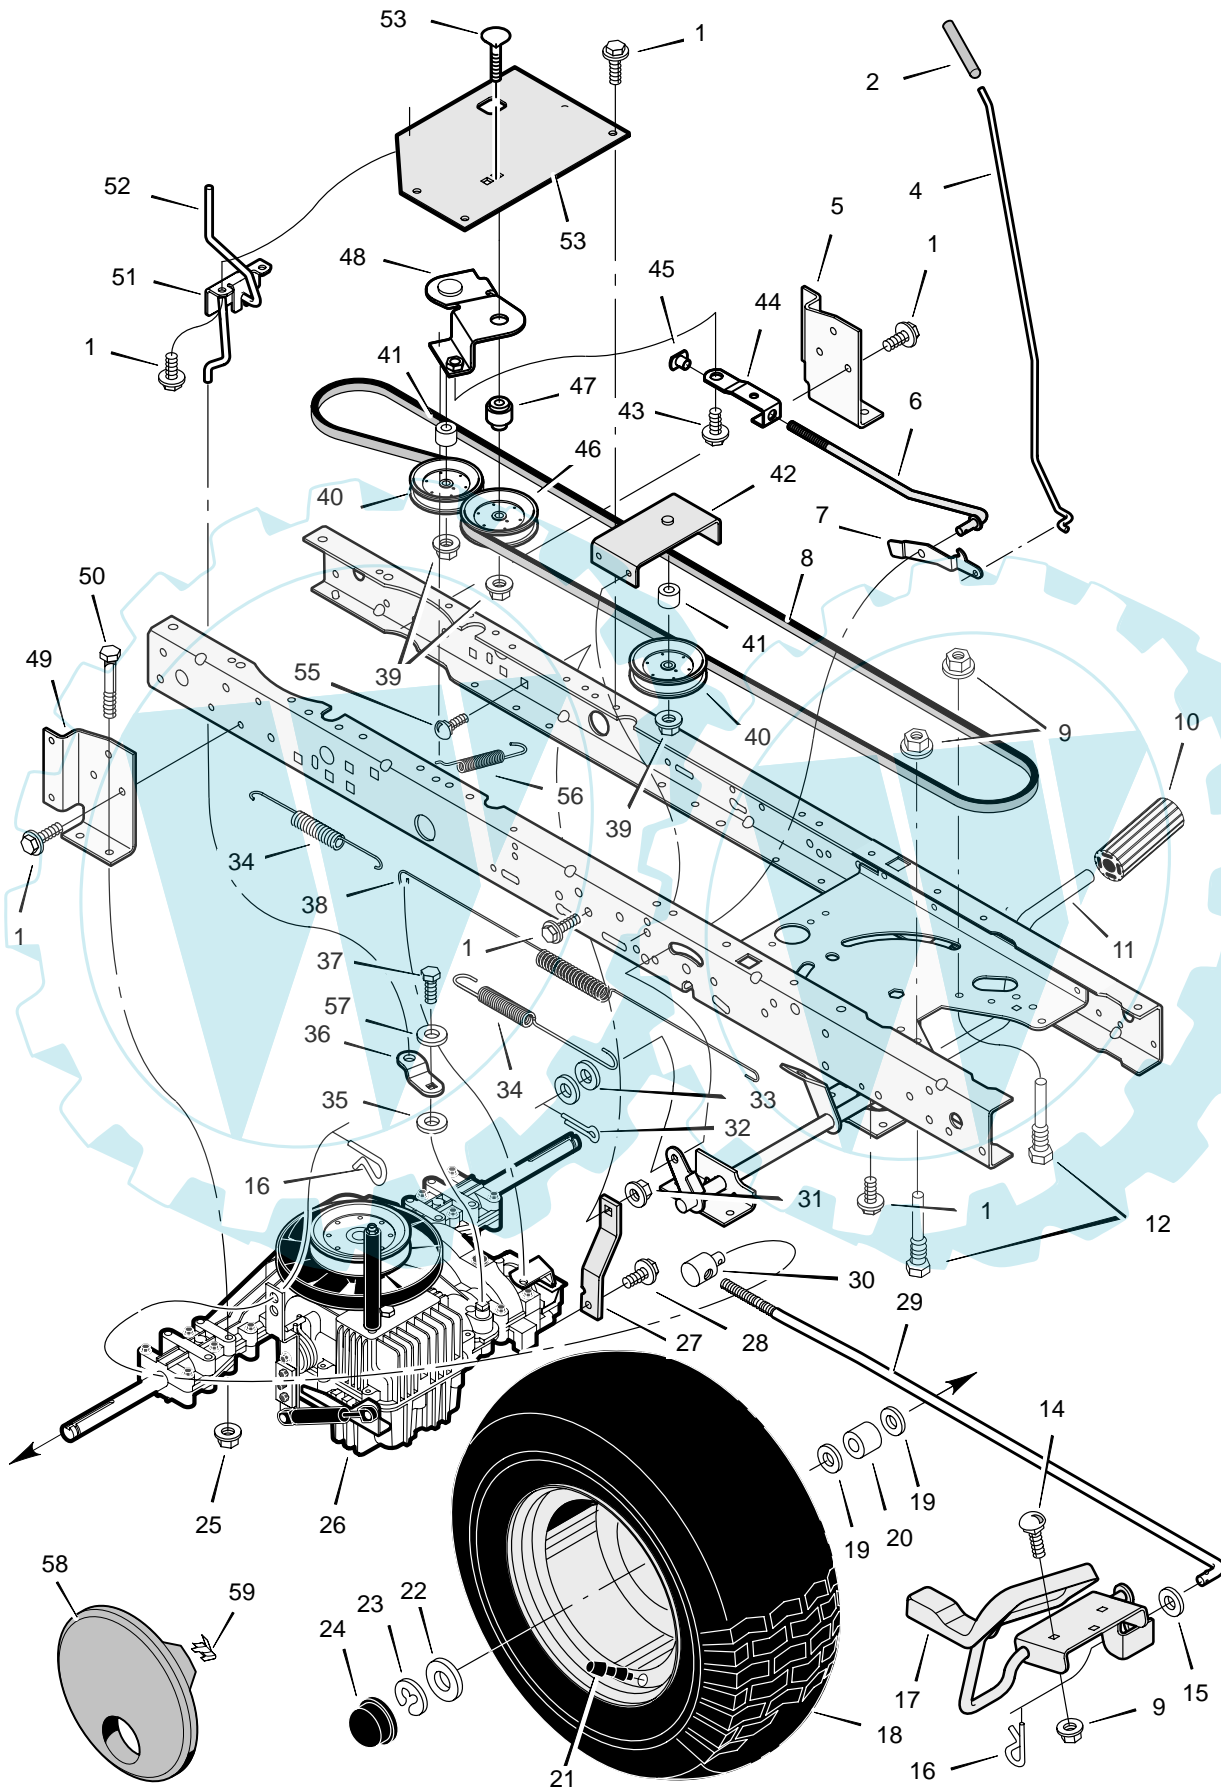

MODEL 40567x53C

REPAIR PART DRIVE ASSEMBLY

MODEL 40567x53C

REPAIR PART DRIVE ASSEMBLY

Key No.	Description	Part No.	Key No.	Description	Part No.
1	Screw	26x249	31	Nut, Centerlock	015x84
2	Grip, Parking Brake	091079	32	Pin, Cotter	030x20
4	Rod, Parking Brake	1001271 Z	33	Washer	017x48
5	Bracket, Left Transaxle	094008E700	34	Spring, Extension	165x92
6	Rod, Clutch	1001013 Z	35	Washer	17x148
7	Latch, Parking Brake	094045 Z	36	Arm, Disconnect	1001086 Z
8	V-Belt, Drive	37x106	37	Capscrew	06x105
9	Nut, Flange	015x79	38	Spring, Brake	165x150
10	Pedal, Brake/Clutch	021544	39	Locknut, Flange	015x98
11	Assembly, Brake Pedal	1001011E700	40	Pulley, Idler	690409
12	Screw, Guide	094384	41	Spacer	690369
14	Bolt, Carriage	002x53	42	Bracket, Idler Assembly	1001097
15	Washer	017x57	43	Bolt, Shoulder	009x49
16	Pin, Hair	0031x4	44	Link, Clutch	1001007 Z
17	Pedal Assembly, Hydro	095121E700	45	Nut, Tee	1001014
18	Wheel & Tire Ass'y, Rear	092294-601	46	Pulley, Idler	690410
--	Tire ONLY *	024375	47	Bushing, Pivot	1001012
--	Tube ONLY	407049	48	Arm Assembly, Idler	1001018 Z
19	Washer	17x160	49	Bracket, Right Transaxle	094008E700
20	Spacer	690554 Z	50	Bolt, Hex	01x155
21	Stem, Valve	024373	51	Bracket, Disconnect	1001214 Z
22	Washer	17x195	52	Rod, Disconnect	1001215 Z
23	E-Ring	0011x3	53	Bracket, Idler Pivot	1001108
24	Cover, Dust	094618	54	Bolt, Carriage	002x92
25	Nut, Centerlock	015x88	55	Bolt, Carriage	002x78
26	Transaxle	**	56	Spring, Clutch	165x155
27	Strap, Torque	1001085	57	Washer	017x38
28	Screw	26x216	58	Cap, Hub	334427
29	Rod, Control	1001234 Z	59	Retainer	694003
30	Nut, Adjusting	092132			