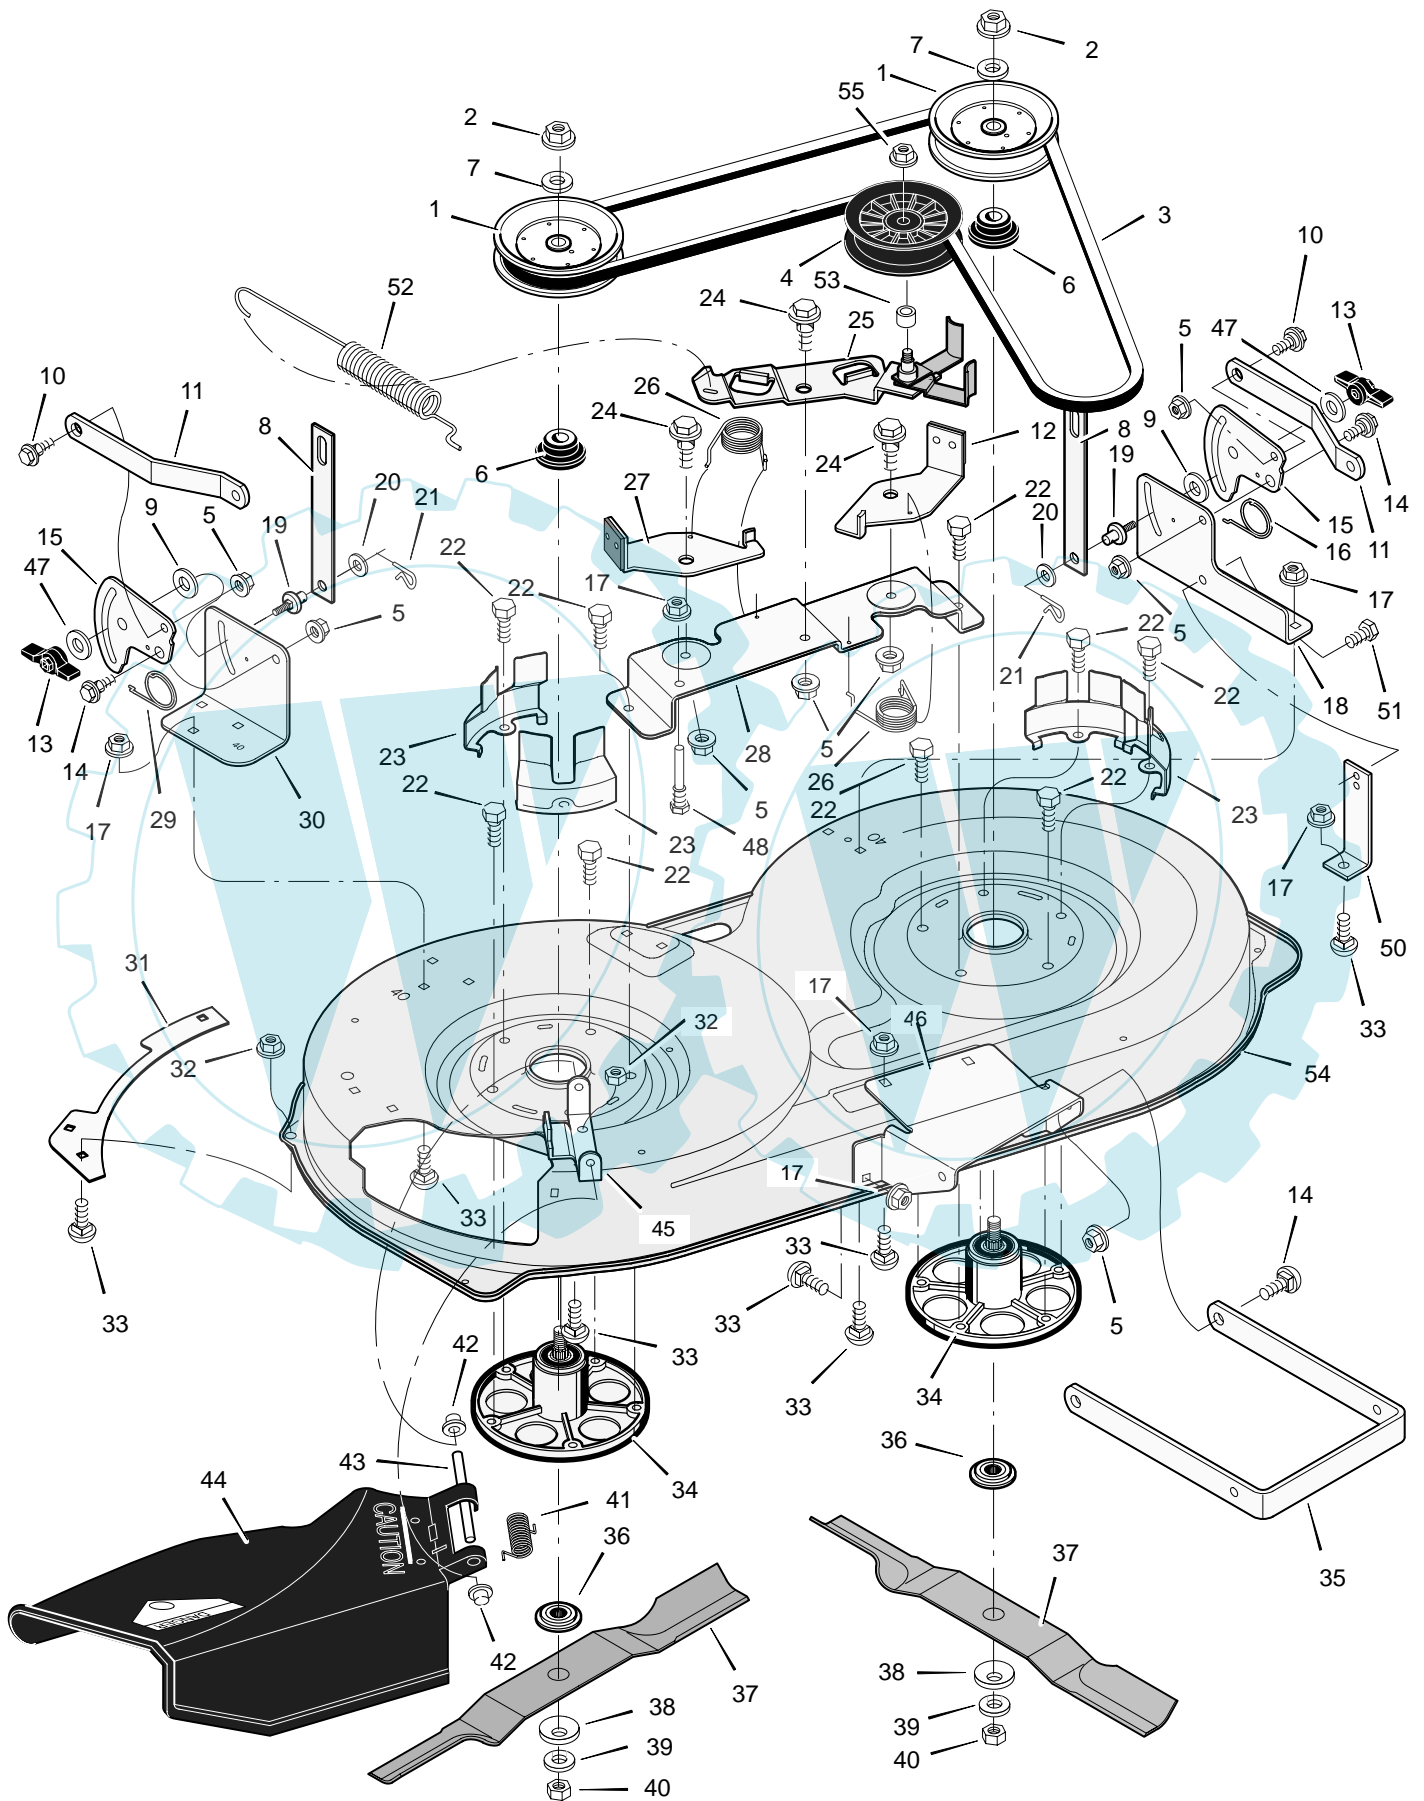

MODEL 40567x53C

REPAIR PART MOWER HOUSING

MODEL 40567x53C

REPAIR PART MOWER HOUSING

Key No.	Description	Part No.	Key No.	Description	Part No.
1	Pulley, Jackshaft	092851	29	Spring	166x42
2	Nut, Hex	15x140	30	Bracket, Suspension	094142E700
3	Belt, Mower Drive	037x62	31	Plate	091770E700
4	Pulley, Idler	690387	32	Nut, Flange	015x88
5	Nut, Flange	015x84	33	Bolt, Carriage	002x53
6	Spacer, Pulley	1001197	34	Mandrell (Includes Key No. 6)	1001200
8	Link, Lift	690212E701	35	Bracket, Suspension	690539E701
9	Pad, Friction	094137	36	Adapter, Blade	690411
10	Bolt, Shoulder	009x52	37	Blade	1001428E701
11	Bracket, Suspension	094055E701	38	Washer	17x166
12	Pad Assembly, Left Brake	094049E701	39	Washer	17x165
13	Knob	094068	40	Nut	15x100
14	Bolt, Shoulder	009x51	41	Spring	0166x4
15	Plate, Suspension	094128E700	42	Cap, Push On	028x23
16	Spring	166x43	43	Rod, Pivot	094957 Z
17	Nut, Flange	015x79	44	Deflector Assembly	094707
18	Bracket, Suspension	094143E700	45	Bracket, Deflector	094956E701
19	Pin, Hanger	095194	46	Bracket, Front Hanger	094144E700
20	Washer	017x91	47	Washer	017x45 Z
21	Pin, Cotter	0031x4	48	Guide, Belt	094781
22	Bolt	0025x7	50	Bracket, Support	094681E700
23	Cover, Pulley	094051E701	51	Screw	26x249
24	Bolt, Shoulder	009x39	52	Spring, Extension	165x119
25	Arm, Idler	690408E700	54	Housing, Blade *	094141E700
26	Spring	0166x41	55	Nut, Flange	015x98
27	Pad Assembly, Right Brake	094047E701	1-55	Complete Mower Housing Assembly	776001
28	Bracket Assembly, Brake	094145E700			

* Includes Key No. 17, 18, 30, 31, 32, 33, 45, 46, 47 and 51.