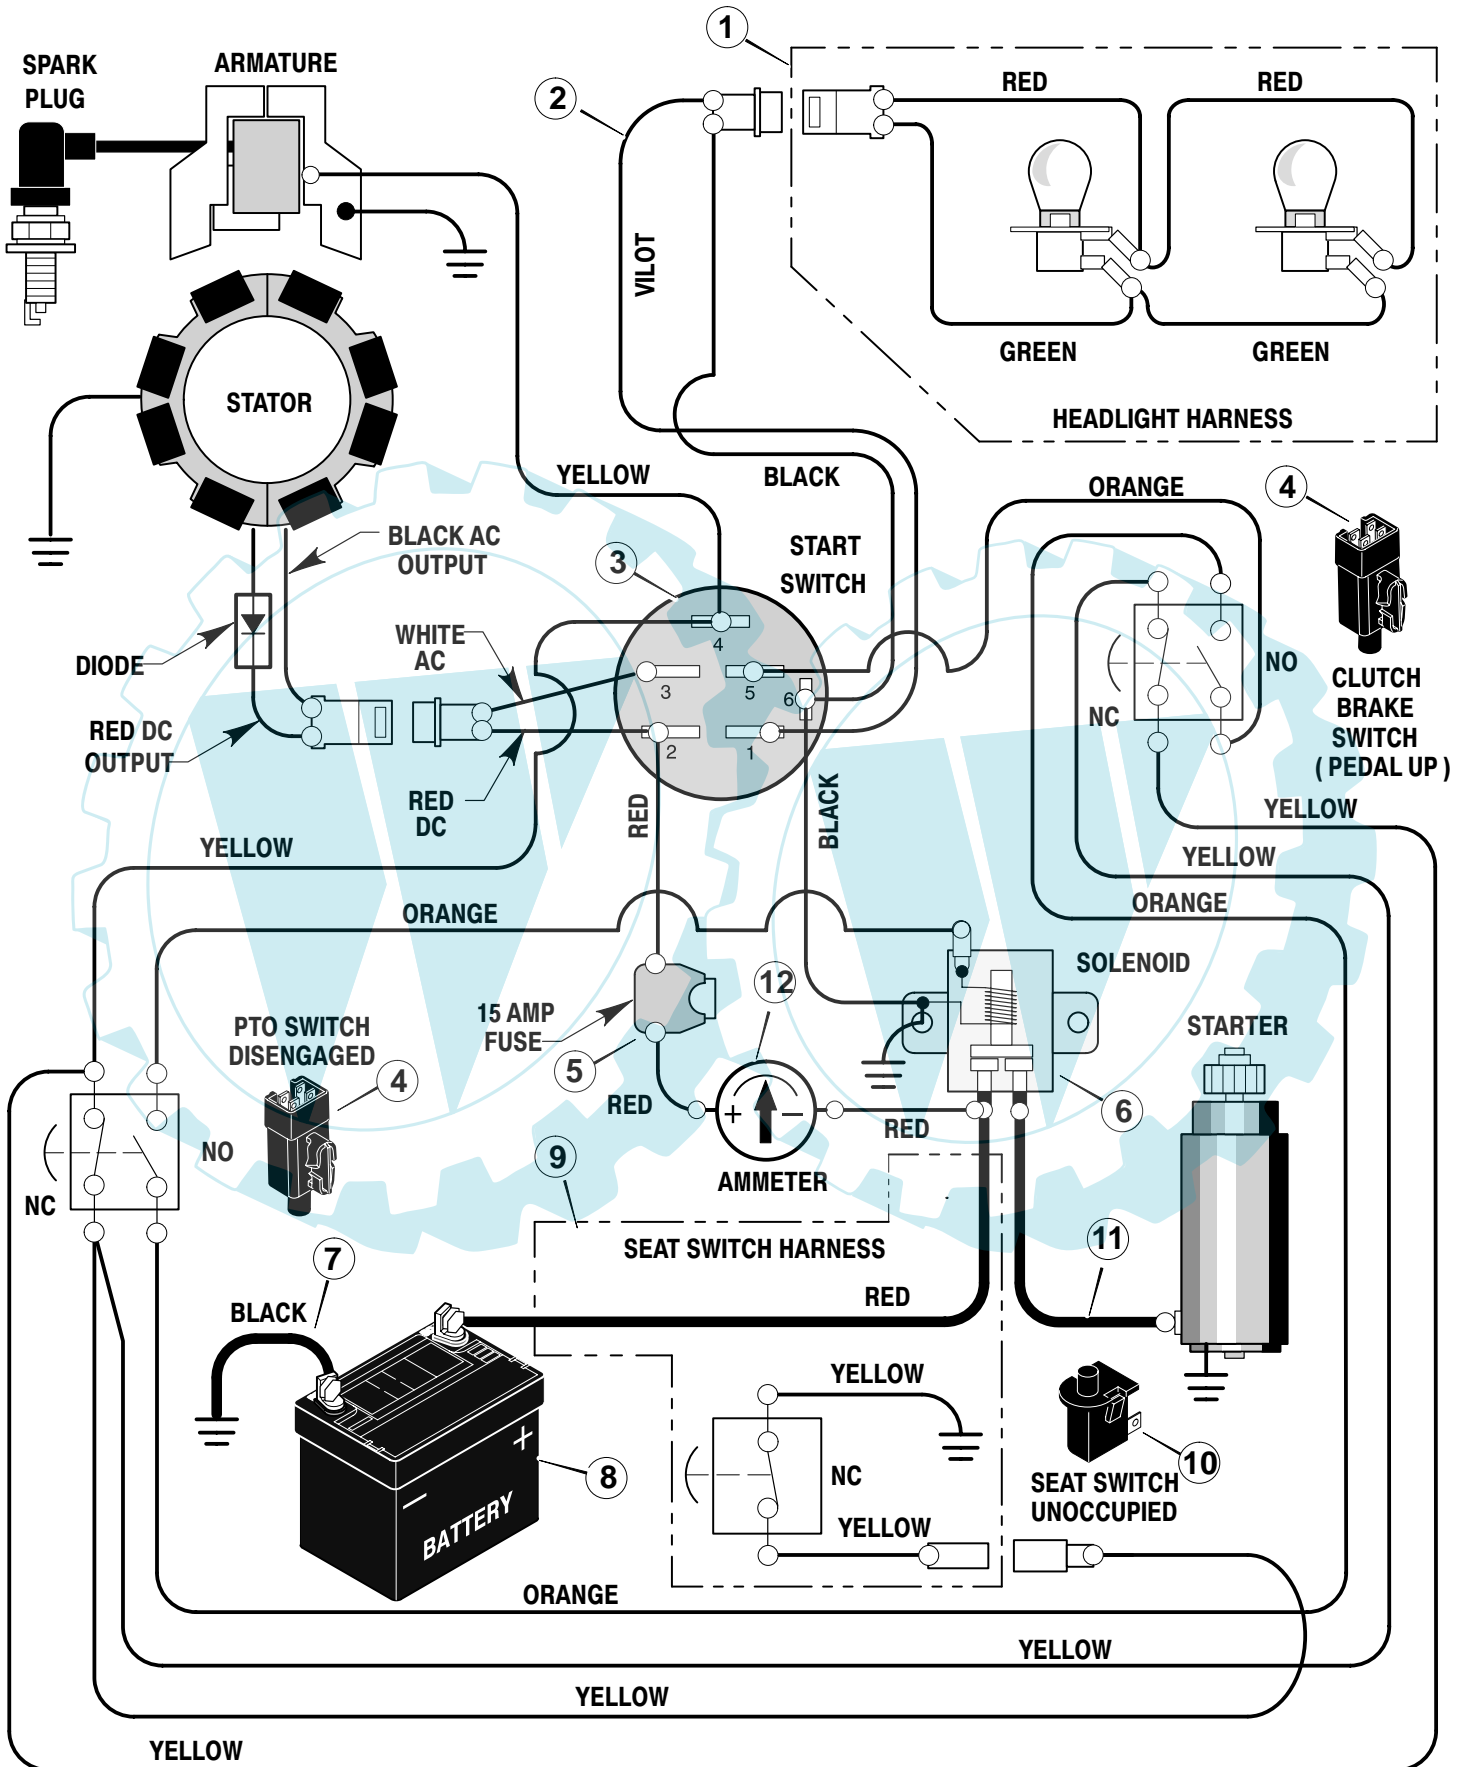

* Includes Key No. 17, 18, 30, 31, 32, 33, 45, 46, 47 and 51.

MODEL 40567x53C

REPAIR PART ENGINE MOUNT

MODEL 40567x53C

REPAIR PART ENGINE MOUNT

Key No.	Description	Part No.
1	Fuel Cap	092317
2	Fuel Tank	092342
3	Hose Clamp	095197
4	Fuel Line	7601033
5	Hose Clamp	095197
6	Screw	26x201
7	Plate, Engine	094006E700
8	Throttle Control	092371
9	Engine*	—
10	Bolt, Engine Mount	0025x7
11	Stack Pulley Assembly	690439 Z
12	Lockwasher	019x35
13	Bolt, Hex	01x140
14	Washer	018x32
15	Screw	26x249
16	Gasket	091309
17	Muffler	091271
18	Deflector, Muffler	094099 Z
19	Screw	26x208
20	Bolt, Hex	01x134
21	Guide, Belt	094384
22	Nut, Flange	015x79 Z
23	Guide, Belt	094066
24	Shield, Heat	092381
25	Lock, Screw	092378
26	Screw	26x263
27	Washer	018X32

MODEL 40567x53C

REPAIR PART ELECTRICAL SYSTEM

Key No.	Description	Part No.
1	Harness, Light Wire	250x92
	Socket, Light	092372
	Bulb, Light	090084
2	Harness, Chassis Wire	250x86
3	Switch, Ignition	092377
	Key, Ignition	020729
	Nut, Hex	091489
	Cap, Ignition	091488
4	Switch, Limit	094136
5	Fuse	302031
	Holder, Fuse	407078
6	Solenoid	094613
	Screw, Mounting	26x229
	Locknut	15x116
7	Cable, Battery Ground	024x32
	Screw, Ground Cable	26x213
8	Battery	021075SE
	Bolt, Carriage	002x82
	Wingnut	014x79
9	Harness, Seat Switch Wire	250x67
10	Switch, Seat Sensor	094159
11	Cable	024x31